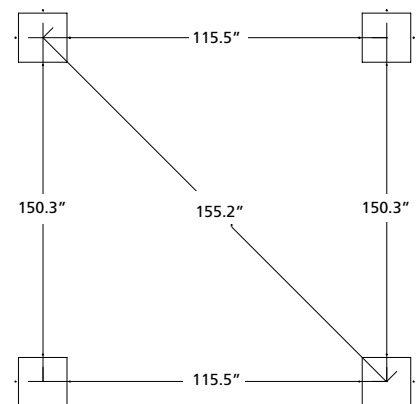

Pictured in Redwood.

NOTE: Printing color may vary slightly from actual product.

Sonoma 1216 Pergola Features

- Douglas Fir
- 12' arch x 16' depth design
- Precision cut and ready-to-assemble
- Optional 16-piece lattice shade roof
- Anchor System (required)
- Hand-dipped Stain
- 12' arch, 16' depth
- Optional privacy wall
- Screen and roof lattice offer wind and sun protection
- Arched roof custom design
- Available in redwood
- 3 year warranty on structure
- Made in the USA

Sonoma 1216 Pergola Specifications

MODEL	HEIGHT	OVERHANG WIDTH	OVERHANG DEPTH	WEIGHT
SONOMA 1216-R	112"	151.5"	185"	700 LBS

NOTE: Dimensions can vary ± 1 ". Pergolas must be anchored to footings, deck or patio slab.

Options available in redwood.

Dimensions above are in inches. Reference dimensions only. We recommend measuring individual units at installation. Refer to installation manual for detailed specifications on installing this product.